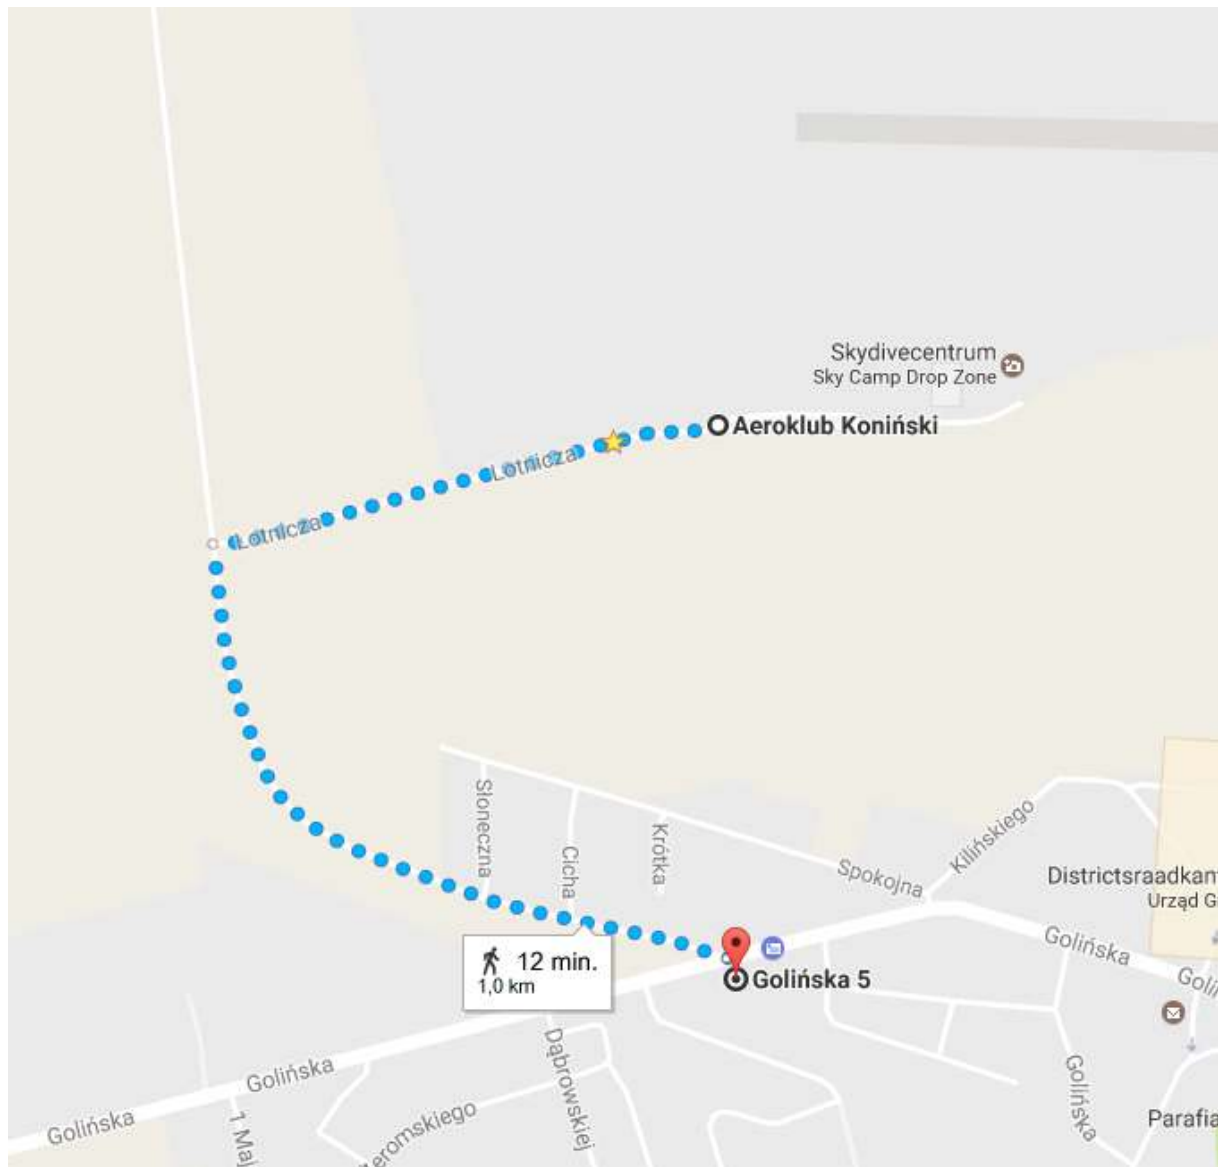

Navigation to Drop Zone Sky Camp

It look likes there is not a adres for the DZ to put in the navigation.

The closest adres to put in navigation is: Golińska 2, 63-530 Kazimierz Biskupi, Polen

It is 1 kilometer from the DZ.

Adres DZ; Aeroklub Koniński, Lotnicza 14, 62-530 Kazimierz Biskupi, Polen

See down below how to drive the last kilometer.

Also try:

<http://www.skycamp.pl/en/location/> Or this: <http://www.aff.com.pl/#dojazd>